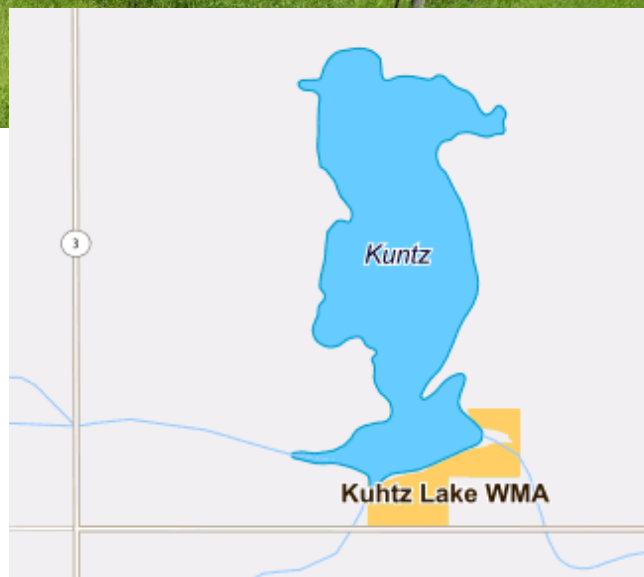

Kuhtz Lake WMA

OVERVIEW

The Kuhtz Lake Wildlife Management Area (WMA) sits 6 miles southeast of Osakis. To Access this WMA from Osakis go 6 miles South on CSAH 3 then 1 mile East on Co. Rd. 76.

The Kuhtz WMA is a small unit with grassland and wetland habitat. This WMA controls the outlet of Kuhtz Lake which is a 143 acre lake.

While visiting WMAs, respect private property boundaries and ask for permission before going onto private lands.

Game Species: Deer, Small Game, Pheasants, Waterfowl

Area: 20.64 acres

Perimeter: 1.23 miles

County: Douglas

Near: Osakis

Location: 45.77366, -95.149713

Helpful Links

Click on each of the below links to go to relevant and specific information.

[DNR: Discover WMAs](#)

[DNR: Adopt a WMA](#)

[MPCA Surface Water](#)